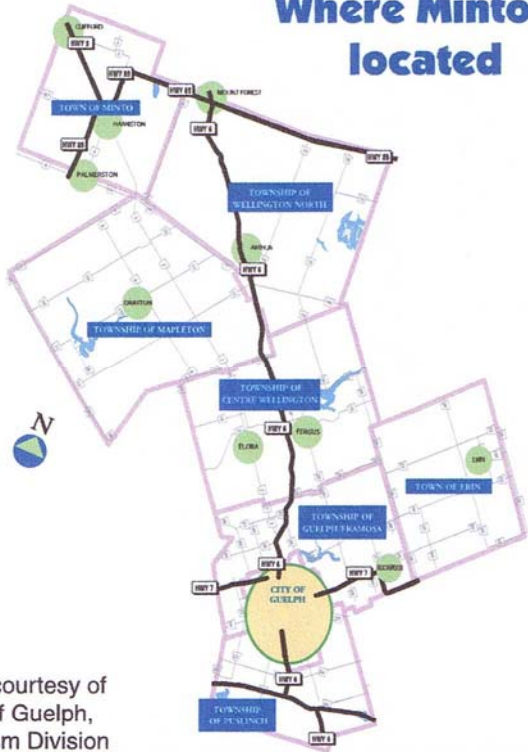

Where Minto is located

Map courtesy of
City of Guelph,
Tourism Division

Legend

- A** Arena
- C** Community Centre
- F** Fire Hall
- H** Hospital
- ?** Information
- Library
- M** Municipal Office
- O.P.P.** O.P.P.
- Park/ Conservation Area
- Post Office
- Trail

Clifford

Mini Golf /
Driving Range

Farmers' Market

Scale:

0 200 600 1200
FEET

Information on maps may be subject to change.
November 17, 2005 - J.C.