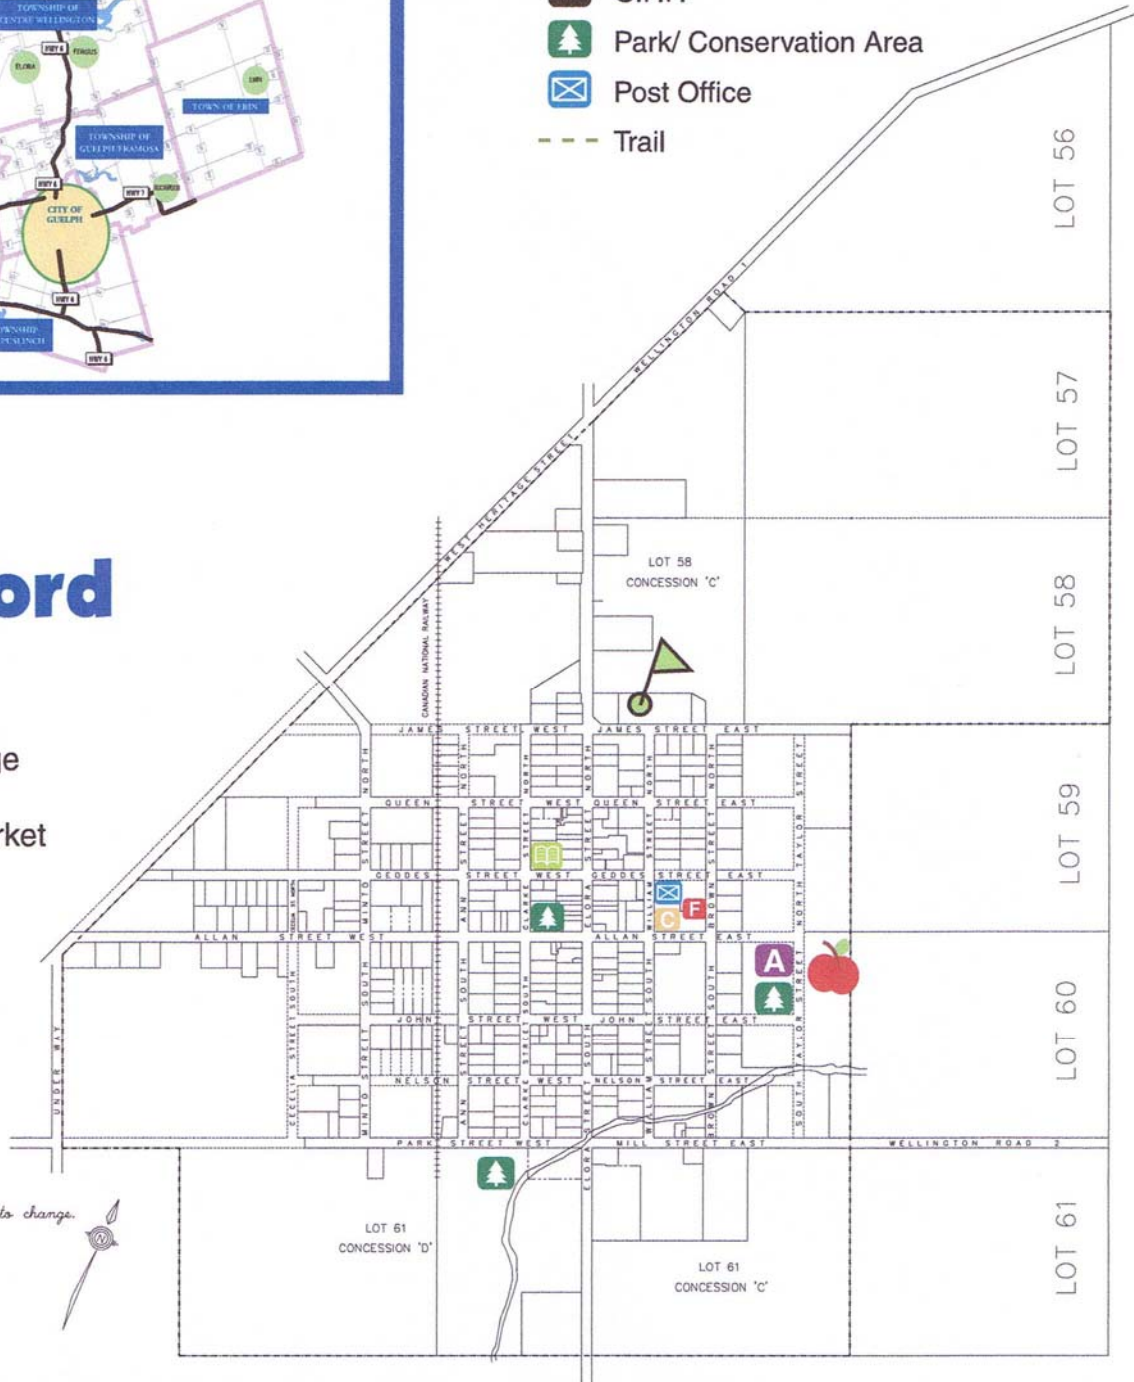

Where Minto is located

Map courtesy of
City of Guelph,
Tourism Division

Legend

- A** Arena
- C** Community Centre
- F** Fire Hall
- H** Hospital
- ?** Information
- Library
- M** Municipal Office
- O.P.P.** O.P.P.
- Park/ Conservation Area
- Post Office
- Trail

Clifford

Mini Golf /
Driving Range

Farmers' Market

Scale:

0 200 600 1200
FEET

Information on maps may be subject to change.
November 17, 2005 - J.C.