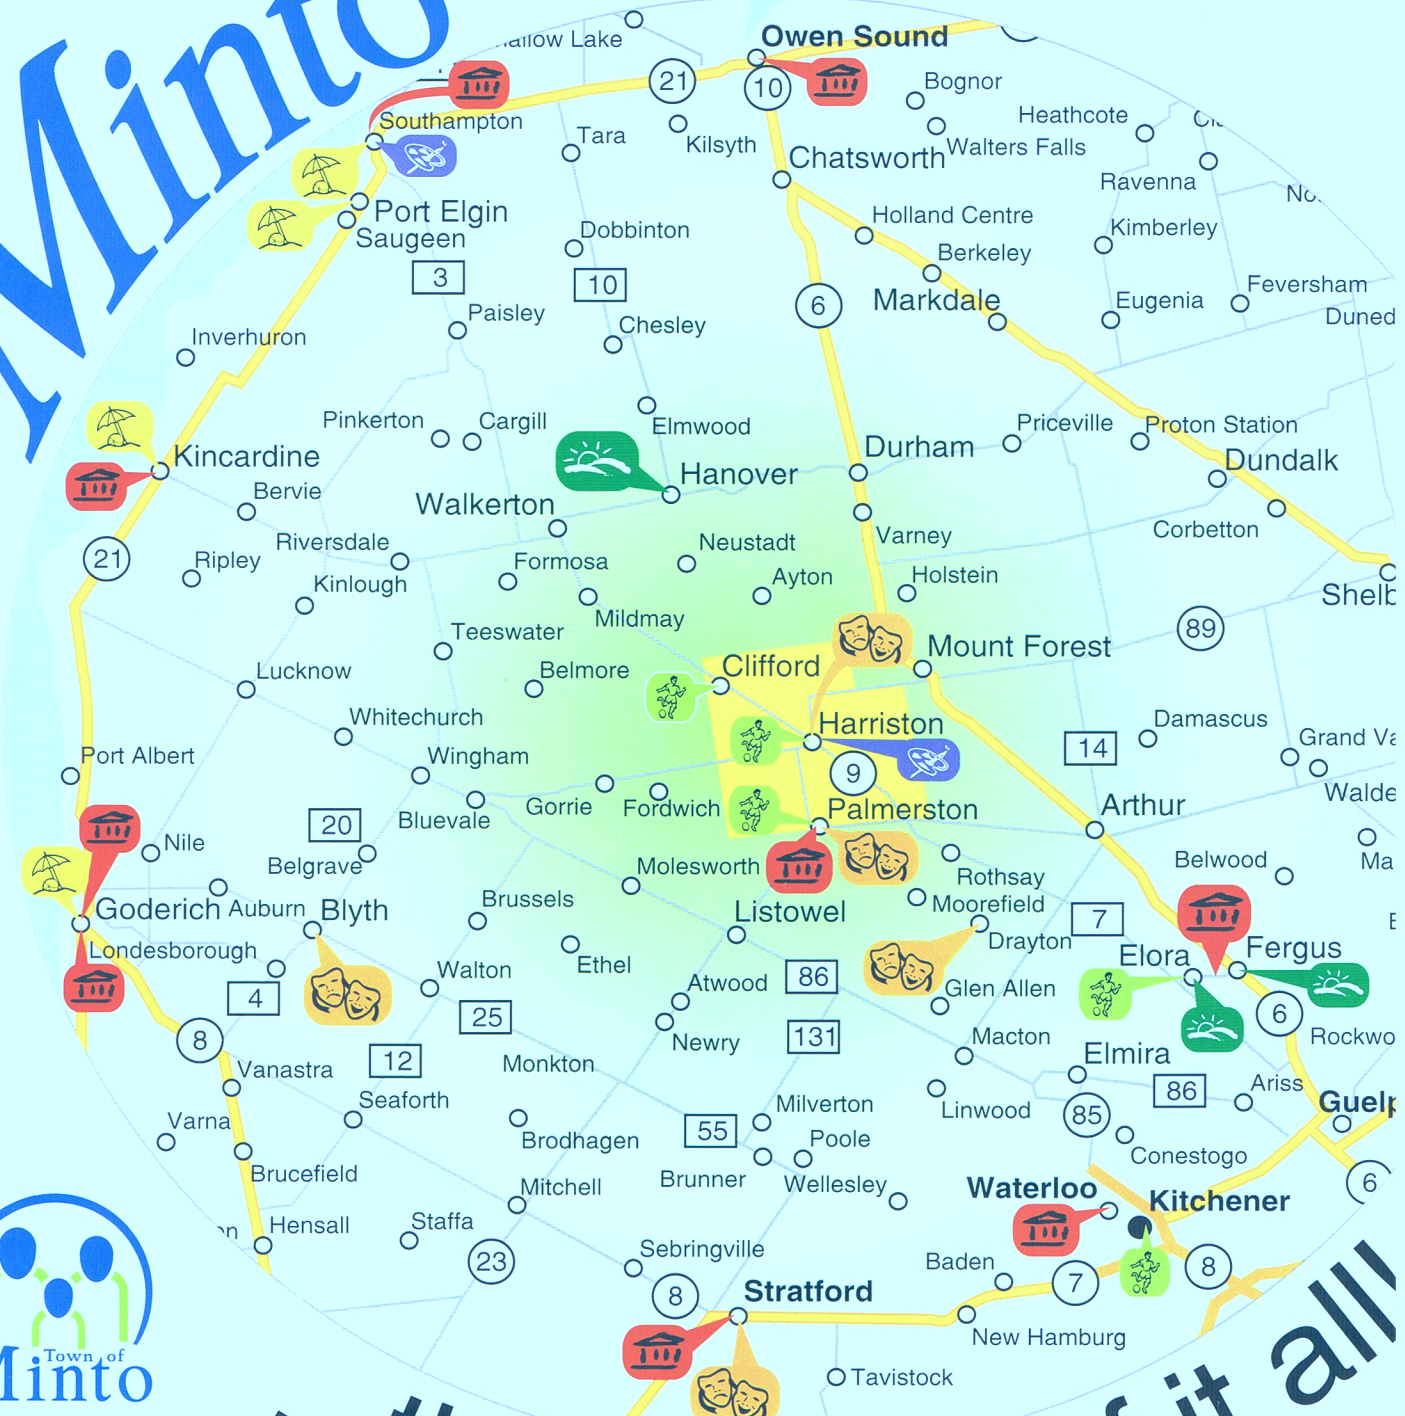

Minto

...the Centre of it all!

519-338-2511 • www.town.minto.on.ca

All within a 1 hour drive

Beaches

- Southampton
- Kincardine
- Port Elgin
- Goderich

Recreation

- Harriston Greenway Trail
- Palmerston White's Junction Trail
- Clifford Walking Trail
- Bingemans
- Chicopee Ski Club
- Elora Gorge
- Bruce Trail

Museums

- Railway Heritage Museum Palmerston
- Kincardine Lighthouse and Museum
- Bruce County Museum & Cultural Centre
- Wellington County Museum & Archives
- Huron County Museum
- Stratford Perth Museum
- Waterloo Children's Museum
- Goderich Marine Museum
- Grey Roots: Heritage & Visitor Centre

Theatres

- Town Hall Harriston
- Norgan Theatre Palmerston
- Stratford Festival
- Drayton Festival
- Blyth Festival

Rural

- Grand River Raceway & Slots
- Hanover Raceway & Slot
- The Fergus Market