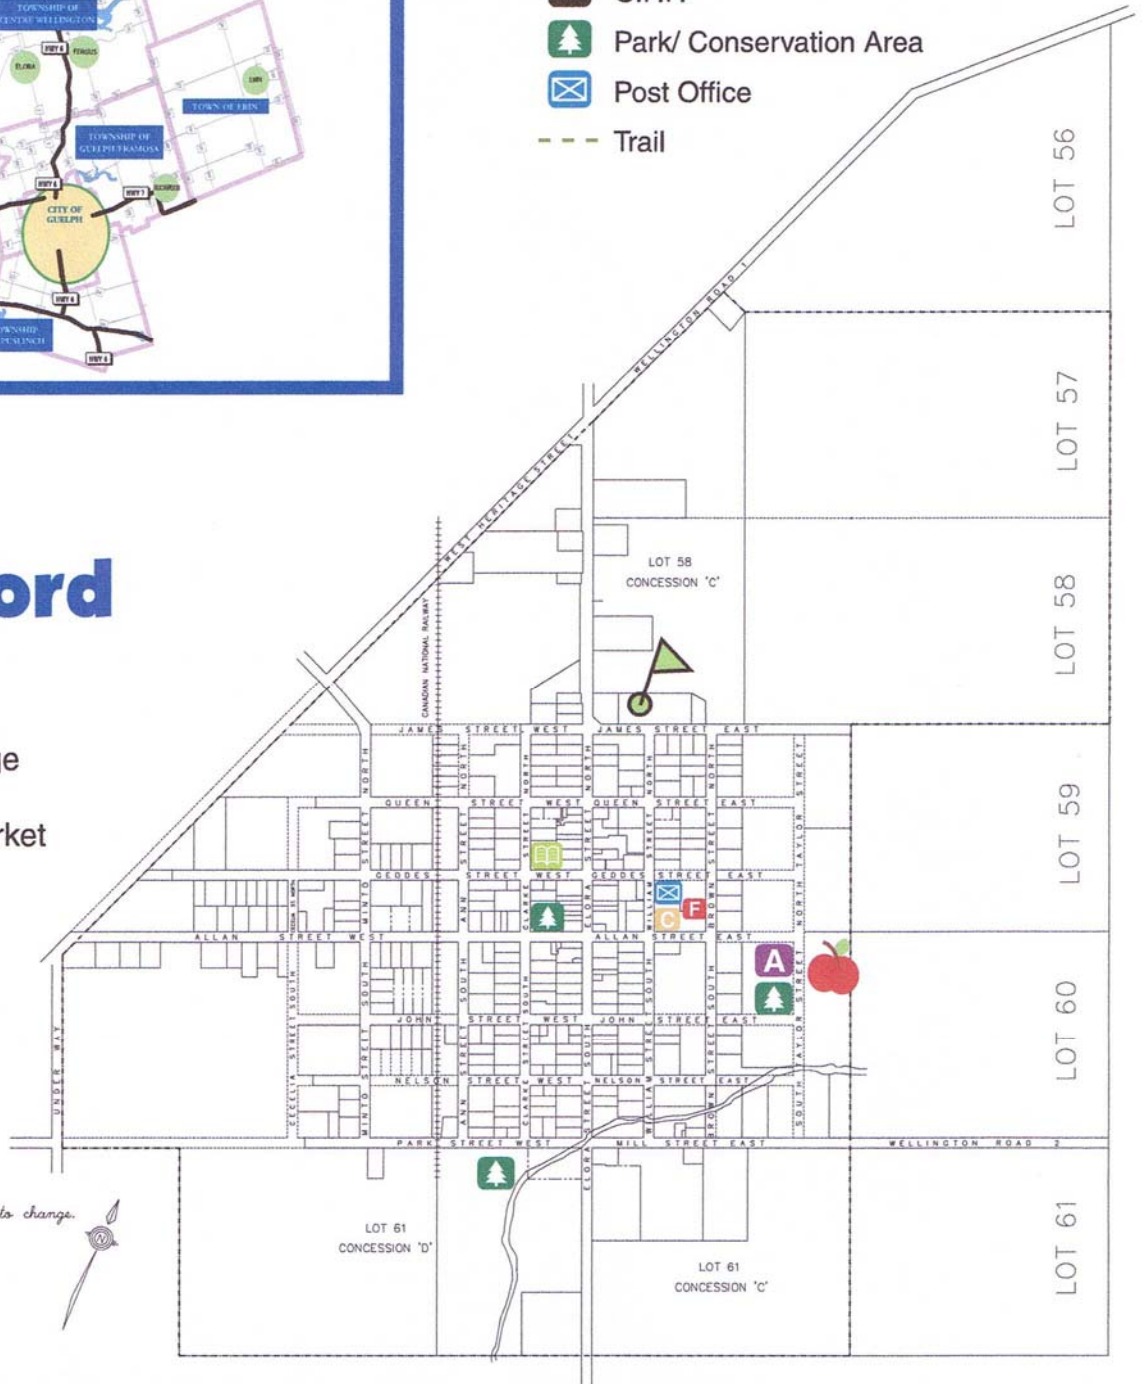

Where Minto is located

Map courtesy of
City of Guelph,
Tourism Division

Legend

- A** Arena
- C** Community Centre
- F** Fire Hall
- H** Hospital
- ?** Information
- Library
- M** Municipal Office
- O.P.P.** O.P.P.
- Park/ Conservation Area
- Post Office
- - -** Trail

Clifford

Mini Golf /
Driving Range

Farmers' Market

Scale:

0 200 600 1200
FEET

Information on maps may be subject to change.
November 17, 2005 - J.C.