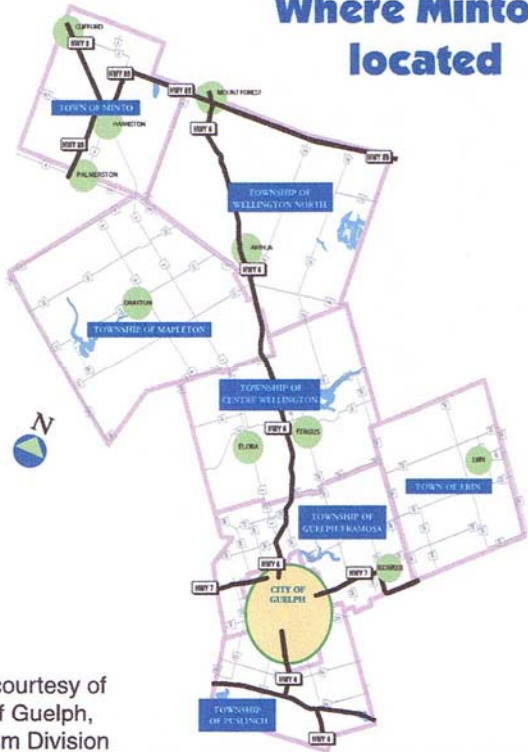

Where Minto is located

Map courtesy of
City of Guelph,
Tourism Division

Legend

- A** Arena
- C** Community Centre
- F** Fire Hall
- H** Hospital
- ?** Information
- Library
- M** Municipal Office
- O.P.P.** O.P.P.
- Park/ Conservation Area
- Post Office
- - -** Trail

Clifford

Mini Golf /
Driving Range

Farmers' Market

Scale:

0 200 600 1200
FEET

Information on maps may be subject to change.
November 17, 2005 - J.C.